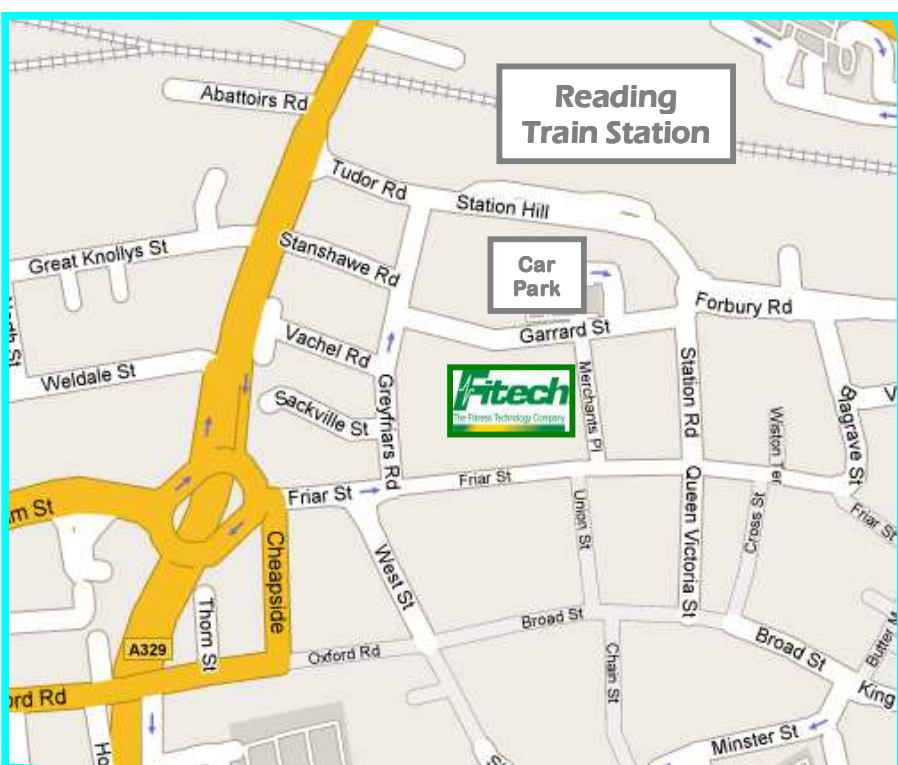

Directions

Fitech's Head Offices and Training Facility are easy to find, being located within easy reach of the M4 Motorway or only 5 minutes walk from Reading Station.

By Car: Come off the M4 at J11, follow the A33 towards Reading Town Centre, continuing onto the A329.

Once in the town centre look for signs for "drop off west, Car park" or "Gerrard St Car Park".

This will take you up the slip road to a round-about, take the 3rd exit onto Friar St. Turn left then right onto Gerrard St. The car park is on the left

By Train: Trains take 25mins from London.

Come out of the main exit, cross the road and walk up Station Rd. Turn right onto Friar St, after 500m take a right before "Nando's".